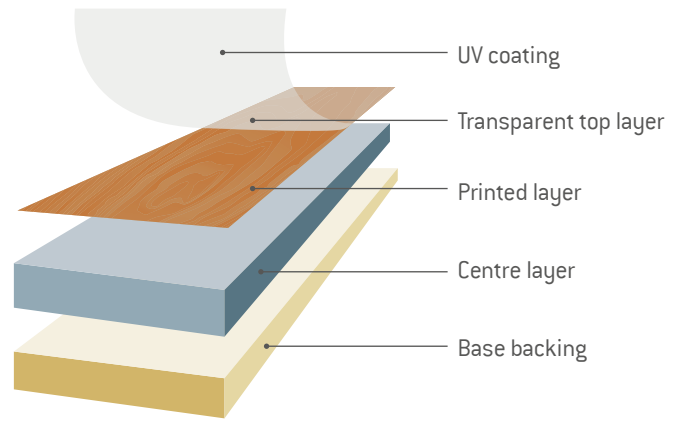

NEBBIOLO

BORDEAUX

COLOURS

- Lightweight, quick and easy to install
- Warm, quiet and soft under foot
- Natural looking grain and surface texture
- Resistance to medium commercial foot traffic
- Easy to clean and maintain
- Highly resilient, no chipping or cracking
- Excellent UV stability
- Certified to –ASTM F1700 Standards
- 15 years residential warranty against wear
- 10 years commercial warranty against wear.

LUXURY VINYL TILE (LVT)	STICK	BEVELLED EDGE	TOP LAYER 0.5MM
Format	203mm(w) x 1219mm(l)		
Surface Finish	matt, embossed		
Bevelled Edge	yes		
Thickness	2,5mm		
Wear Layer	0,5mm		
Packaging	2.97m ² per box 12 pieces per box		