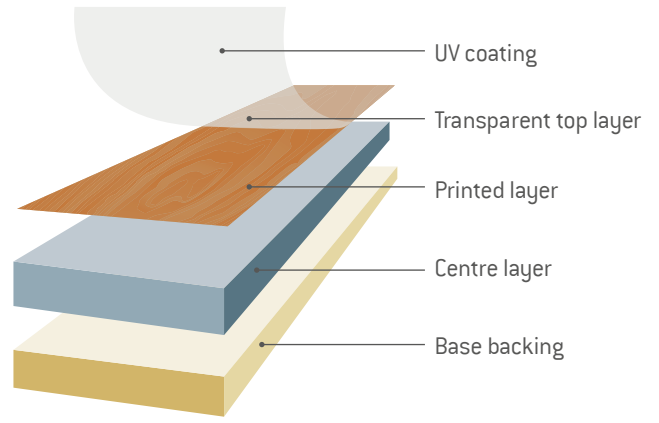

COLOURS

- Lightweight, quick and easy to install
- Warm, quiet and soft under foot
- Natural looking grain and surface texture
- Easy to clean and maintain
- Highly resilient, no chipping or cracking
- Excellent UV stability
- Certified to –ASTM F1700 Standards
- 15 years residential warranty against wear

LUXURY VINYL TILE (LVT)	STICK	BEVELLED EDGE	TOP LAYER 0.3MM
Format	178mm(w) x 1219mm(l)		
Surface Finish	matt, embossed		
Bevelled Edge	yes		
Thickness	2mm		
Wear Layer	0,3mm		
Packaging	3,25m ² per box 15 pieces per box		